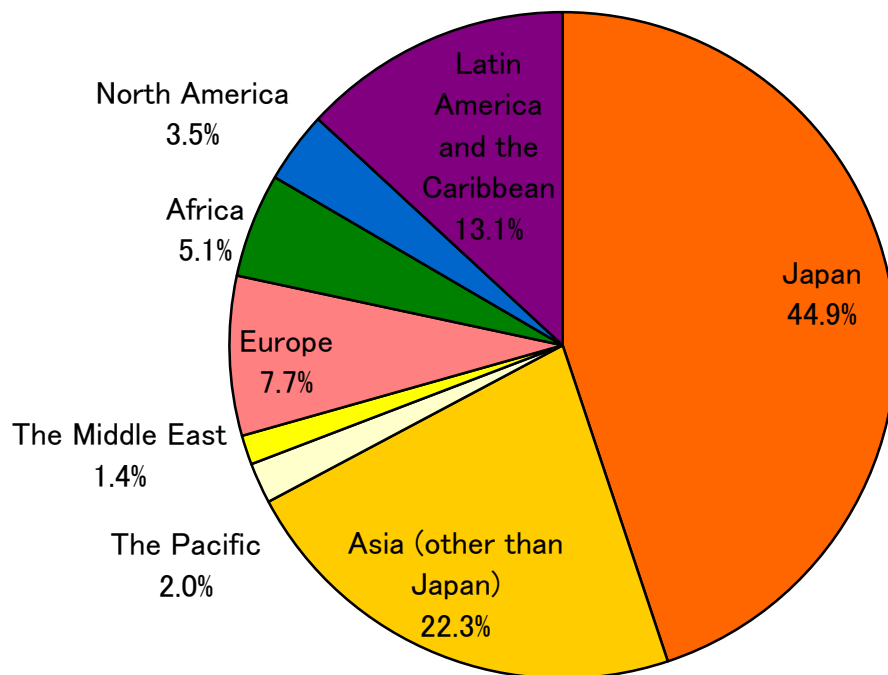

2016 International Essay Contest for Young People Entries by Region (in Total)

Region	Entries	Percentage (%)
Japan	2,930	22.6
Asia (other than Japan)	4,021	31.1
The Pacific	151	1.2
The Middle East	160	1.2
Europe	1,322	10.2
Africa	1,614	12.5
North America	336	2.6
Latin America and the Caribbean	2,403	18.6
Total	12,937	100.0

2016 International Essay Contest for Young People Entries by Region (Children's Category)

Region	Entries	Percentage (%)
Japan	1,954	44.9
Asia (other than Japan)	972	22.3
The Pacific	86	2.0
The Middle East	62	1.4
Europe	337	7.7
Africa	220	5.1
North America	151	3.5
Latin America and the Caribbean	571	13.1
Total	4,353	100.0

2016 International Essay Contest for Young People Entries by Region (Youth Category)

Region	Entries	Percentage (%)
Japan	976	11.4
Asia (other than Japan)	3,049	35.5
The Pacific	65	0.8
The Middle East	98	1.1
Europe	985	11.5
Africa	1,394	16.2
North America	185	2.2
Latin America and the Caribbean	1,832	21.3
Total	8,584	100.0