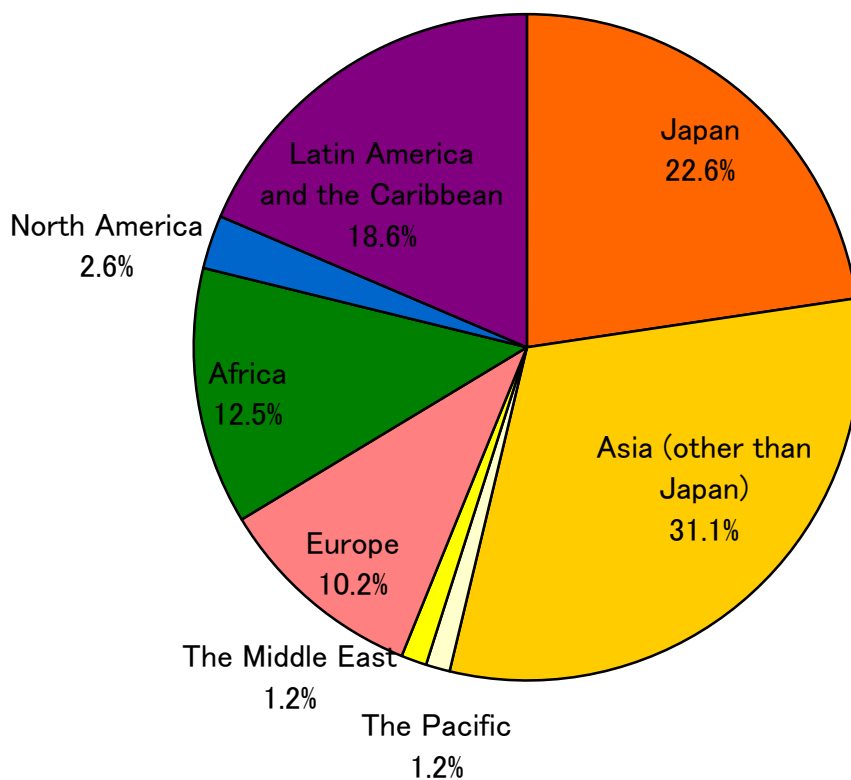

2016 International Essay Contest for Young People Entries by Region (in Total)

Region	Entries	Percentage (%)
Japan	2,930	22.6
Asia (other than Japan)	4,021	31.1
The Pacific	151	1.2
The Middle East	160	1.2
Europe	1,322	10.2
Africa	1,614	12.5
North America	336	2.6
Latin America and the Caribbean	2,403	18.6
Total	12,937	100.0

2016 International Essay Contest for Young People Entries by Region (Children's Category)

Region	Entries	Percentage (%)
Japan	1,954	44.9
Asia (other than Japan)	972	22.3
The Pacific	86	2.0
The Middle East	62	1.4
Europe	337	7.7
Africa	220	5.1
North America	151	3.5
Latin America and the Caribbean	571	13.1
Total	4,353	100.0

2016 International Essay Contest for Young People Entries by Region (Youth Category)

Region	Entries	Percentage (%)
Japan	976	11.4
Asia (other than Japan)	3,049	35.5
The Pacific	65	0.8
The Middle East	98	1.1
Europe	985	11.5
Africa	1,394	16.2
North America	185	2.2
Latin America and the Caribbean	1,832	21.3
Total	8,584	100.0